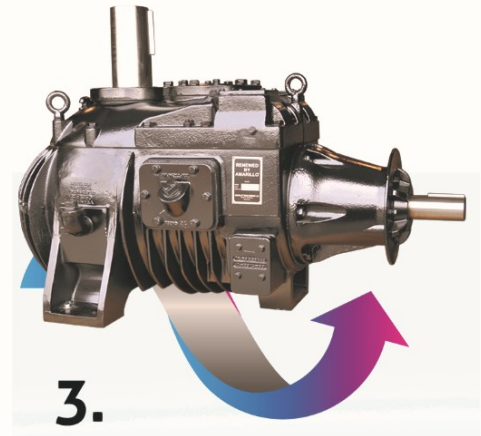

2.

After receiving your drive, an Amarillo[®] Gear Technician will inspect for wear and damage. We will then send you an As Found Condition Report, photographs of critical wear parts and an exact cost for renewal of your gearbox.